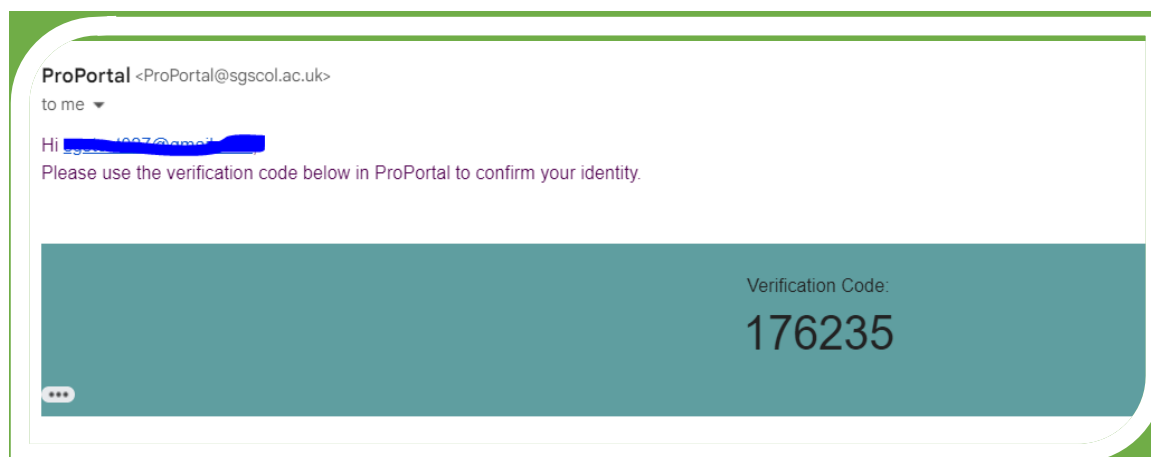

Parents/Guardians – Accessing ProPortal

Once your account has been set up and verified, you will access the login screen via <https://portal.sgscol.ac.uk/ProPortal> where users will be taken to this login screen:

Input your username and password

You will receive an email to the address used to set up your account. The email will contain a verification code.

Input the verification code from the email and click on **verify**. If entered correctly, access will be granted

PLEASE USE THE VERIFICATION CODE IMMEDIATELY AS IT WILL EXPIRE WITHIN 10 MINUTES