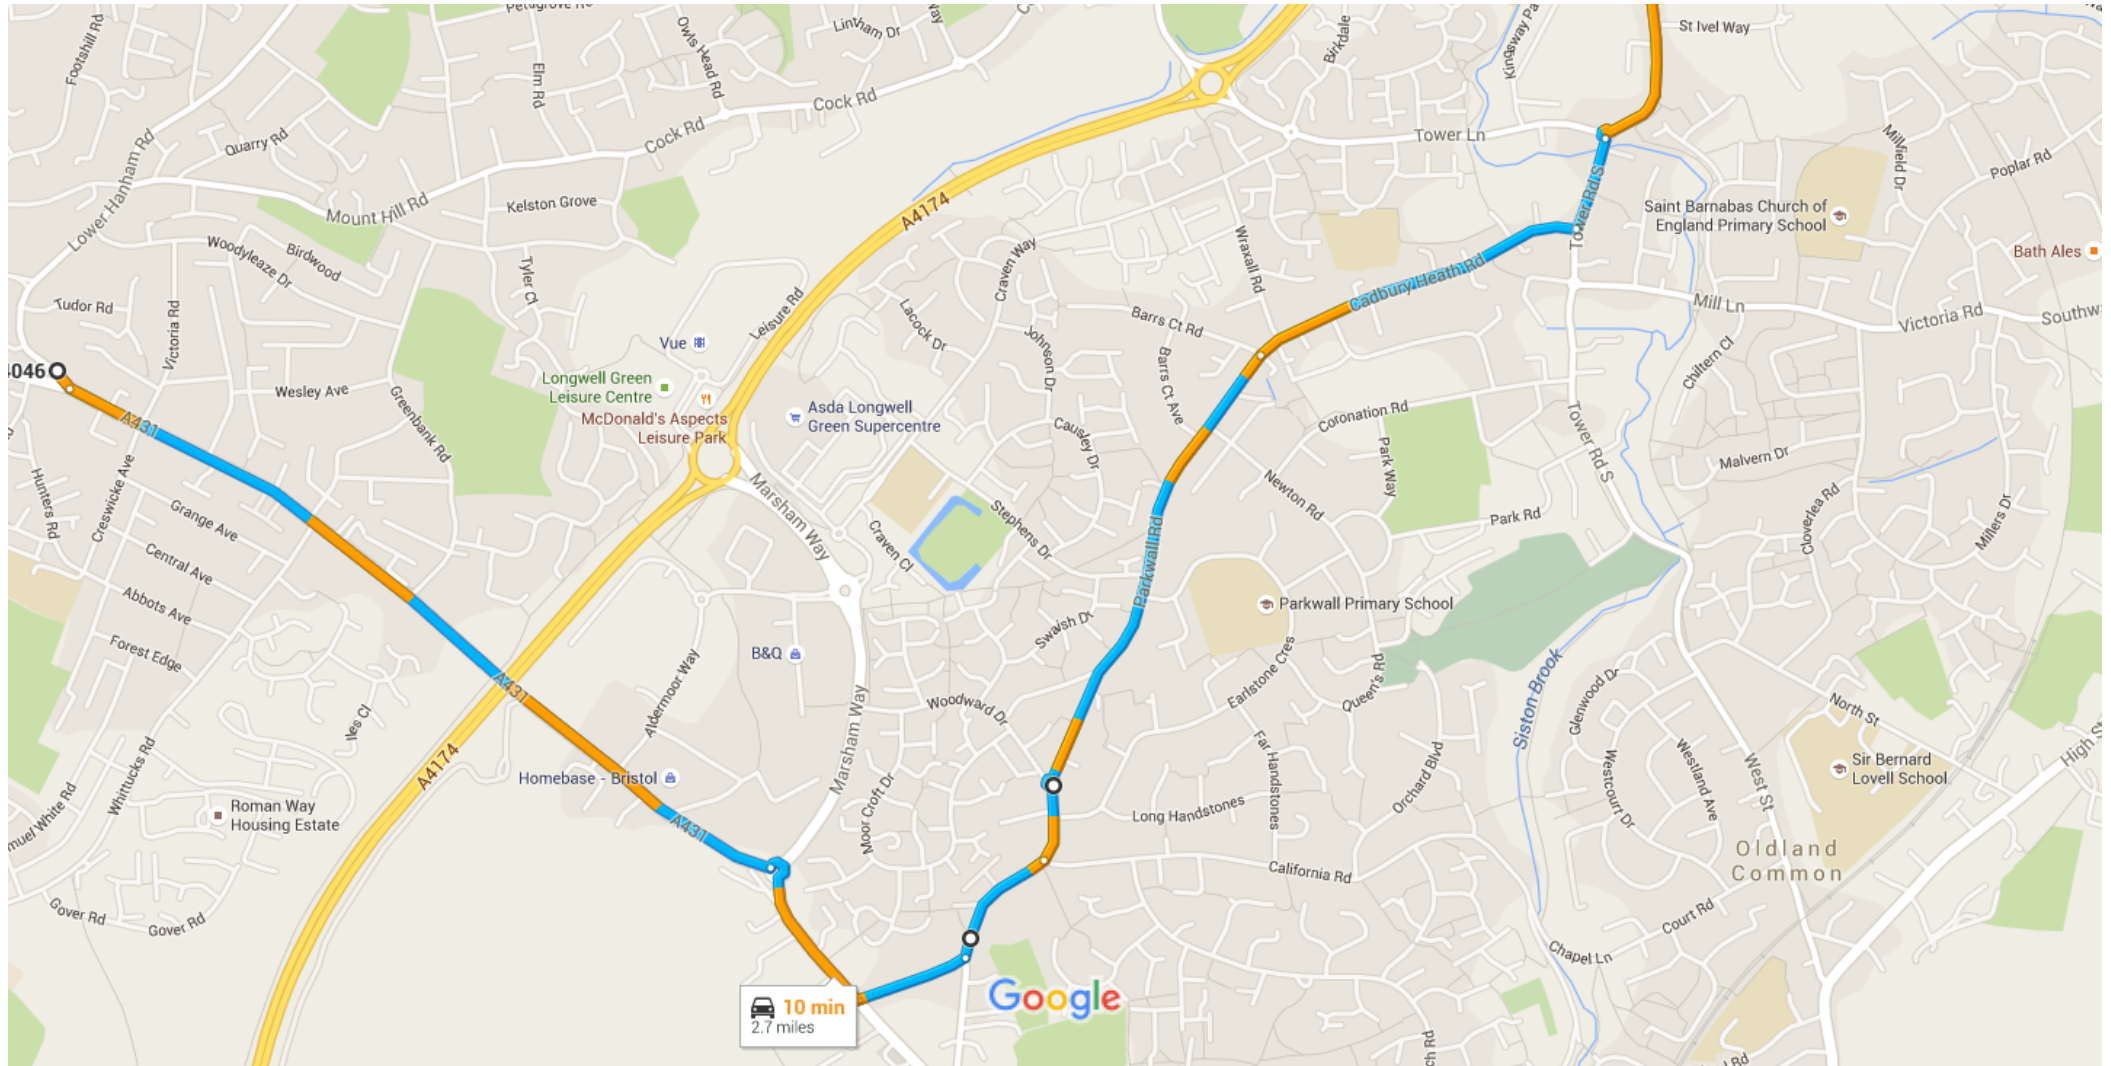

Straits Parade (Stop b) to 121 High St, Bristol BS15 3QG, UK

Drive 5.3 miles, 25 min

Map data ©2015 Google 200 m

Straits Parade (Stop b) to 121 High St, Bristol BS15 3QG, UK

Drive 5.3 miles, 25 min

Straits Parade (Stop b) to 121 High St, Bristol BS15 3QG, UK

Drive 5.3 miles, 25 min

Map data ©2015 Google 200 m

B4046, Bristol BS15 8SD, UK to 114 Tower Rd N, Warmley, Bristol BS30 8XN, UK

Drive 2.7 miles, 10 min

Map data ©2015 Google 200 m

via A431

10 min

114 Tower Rd N, Warmley, Bristol BS30 8XN, UK to 2 Gloucester Rd, Bristol BS16 4SD, UK Drive 2.4 miles, 9 min

Map data ©2015 Google 200 m

via Station Rd/A4175

9 min

2 Gloucester Rd, Bristol BS16 4SD, UK to Blackhorse Rd, Emersons Green, Bristol BS16 6UB, UK

Drive 1.7 miles, 7 min

Map data ©2015 Google 200 m

2 Gloucester Rd, Bristol BS16 4SD, UK to A4174, Bristol BS16, UK

Drive 1.9 miles, 7 min

Map data ©2015 Google 200 m

via A4174 and Gloucester Rd N/A38

7 min