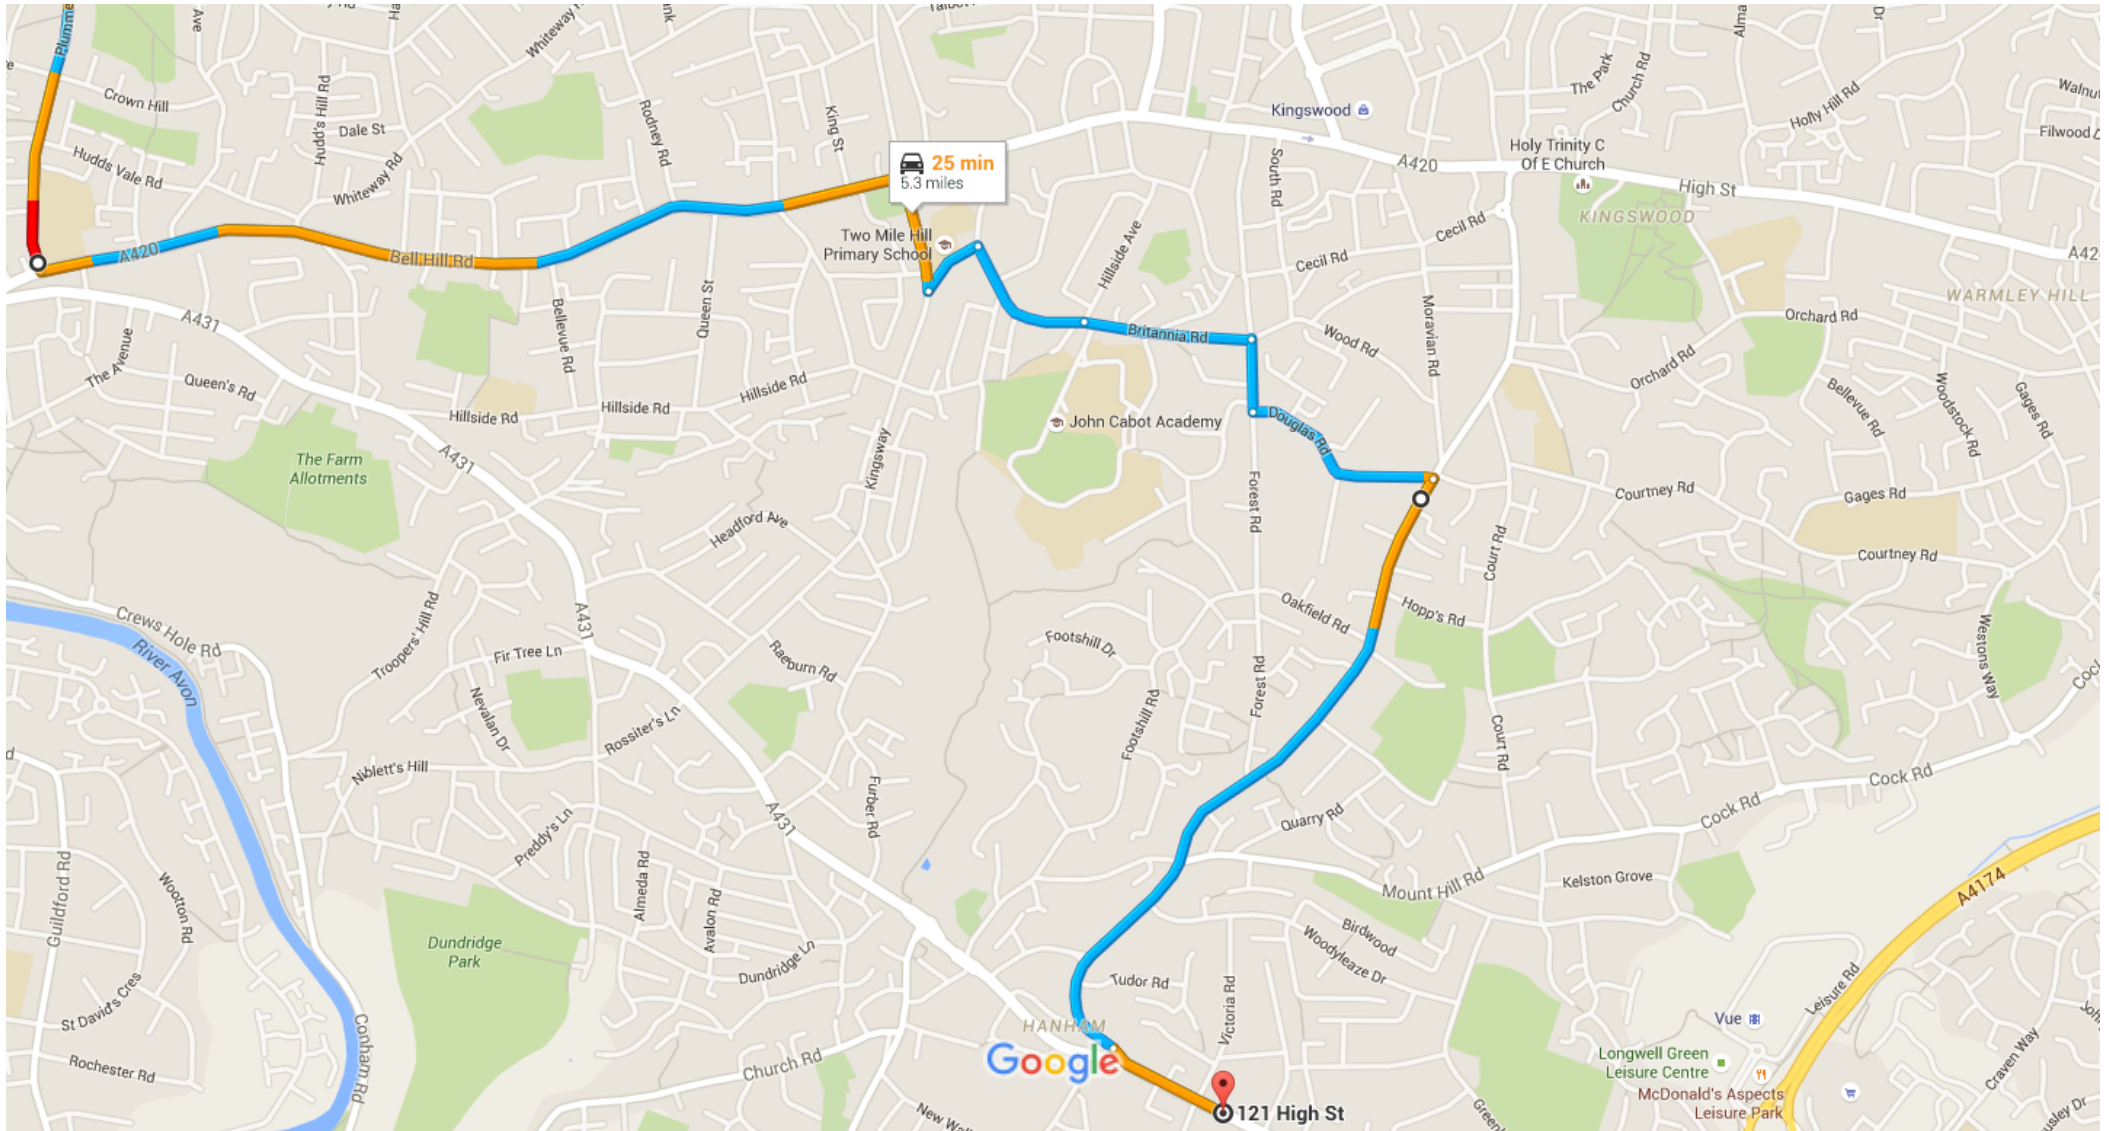

Straits Parade (Stop b) to 121 High St, Bristol BS15 3QG, UK

Drive 5.3 miles, 25 min

Map data ©2015 Google 200 m

Straits Parade (Stop b) to 121 High St, Bristol BS15 3QG, UK

Drive 5.3 miles, 25 min

Straits Parade (Stop b) to 121 High St, Bristol BS15 3QG, UK

Drive 5.3 miles, 25 min

Map data ©2015 Google 200 m

B4046, Bristol BS15 8SD, UK to 114 Tower Rd N, Warmley, Bristol BS30 8XN, UK

Drive 2.7 miles, 10 min

Map data ©2015 Google 200 m

via A431

10 min

114 Tower Rd N, Warmley, Bristol BS30 8XN, UK to 2 Gloucester Rd, Bristol BS16 4SD, UK Drive 2.4 miles, 9 min

Map data ©2015 Google 200 m

via Station Rd/A4175

9 min

2 Gloucester Rd, Bristol BS16 4SD, UK to Blackhorse Rd, Emersons Green, Bristol BS16 6UB, UK

Drive 1.7 miles, 7 min

Map data ©2015 Google 200 m

2 Gloucester Rd, Bristol BS16 4SD, UK to A4174, Bristol BS16, UK

Drive 1.9 miles, 7 min

Map data ©2015 Google 200 m

via A4174 and Gloucester Rd N/A38

7 min