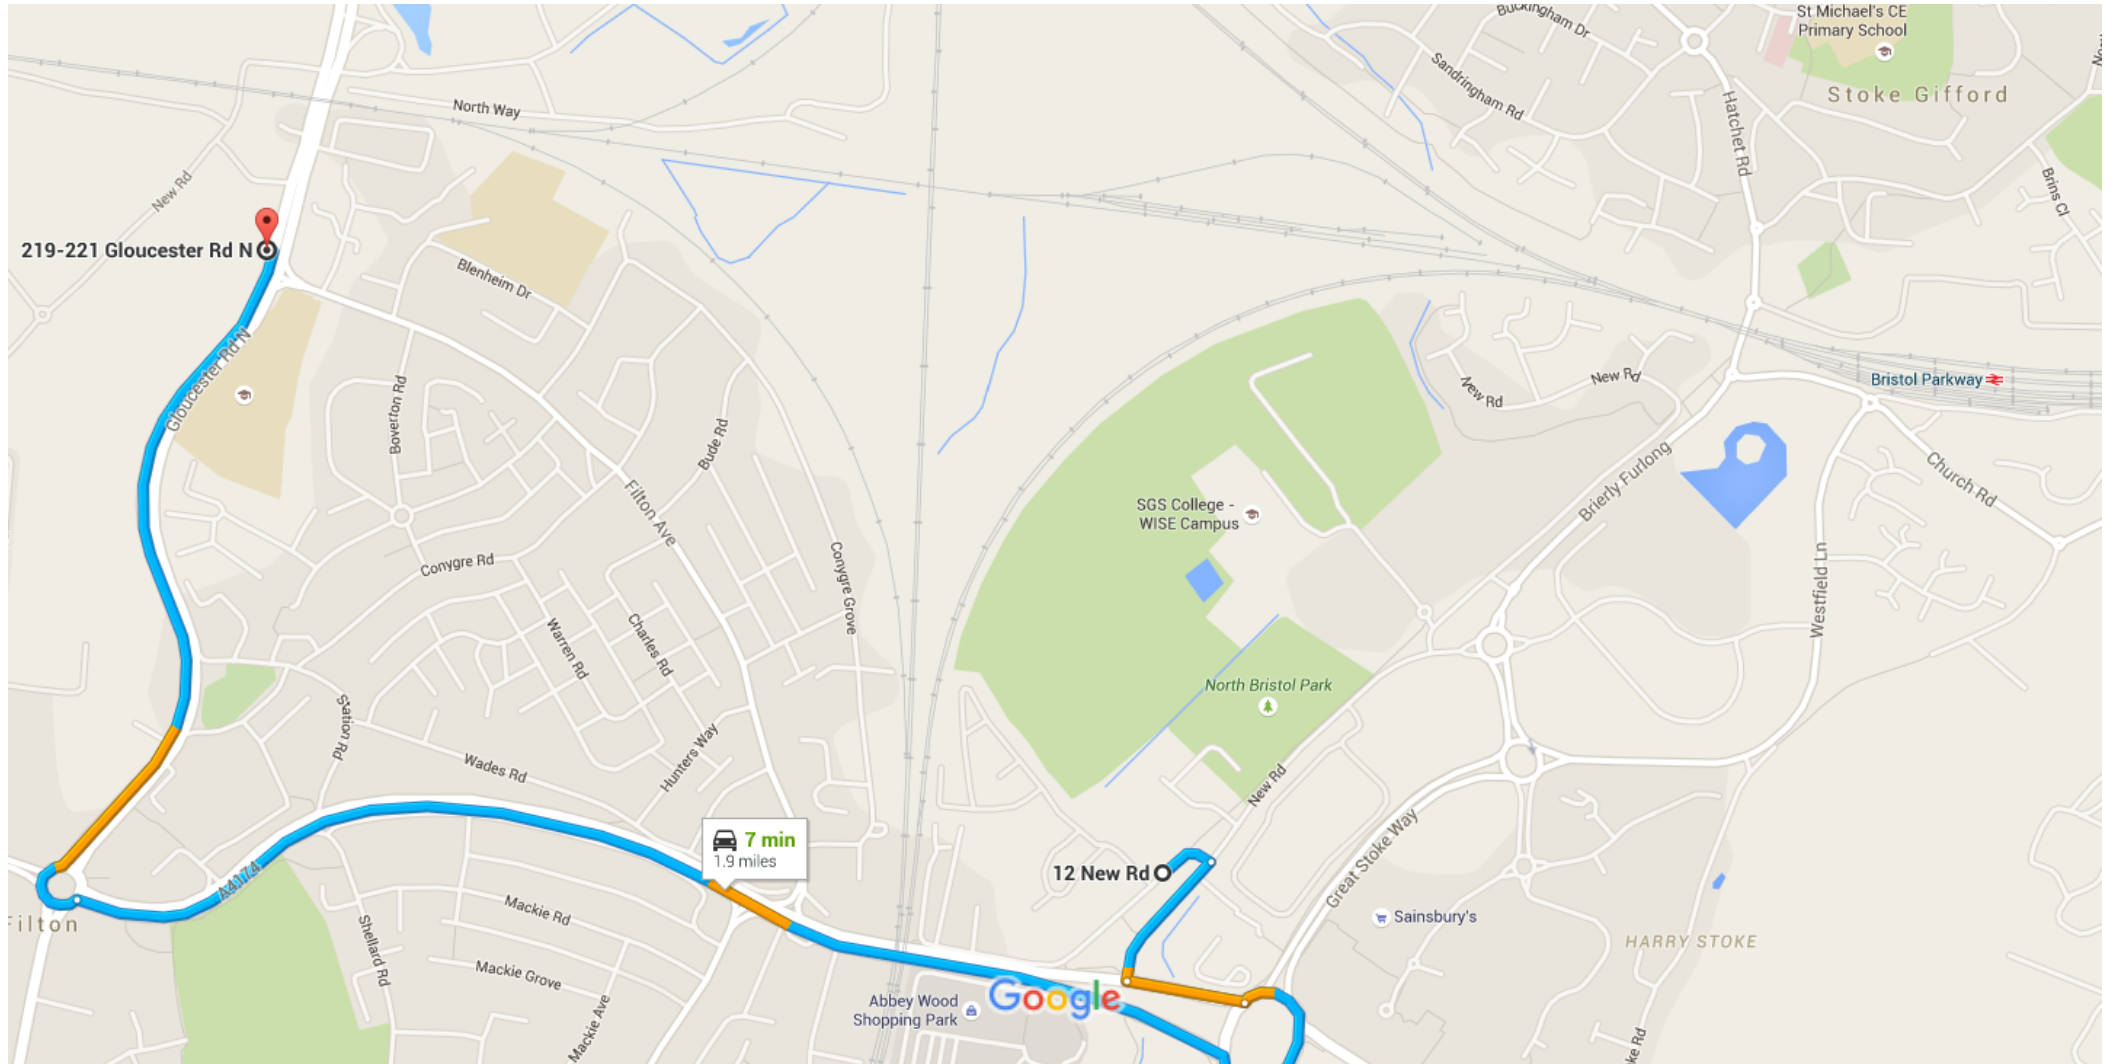

Straits Parade (Stop b) to 121 High St, Bristol BS15 3QG, UK

Drive 5.3 miles, 25 min

Map data ©2015 Google 200 m

Straits Parade (Stop b) to 121 High St, Bristol BS15 3QG, UK

Drive 5.3 miles, 25 min

Straits Parade (Stop b) to 121 High St, Bristol BS15 3QG, UK

Map data ©2015 Google 200 m

via Station Rd/A4175

9 min

2 Gloucester Rd, Bristol BS16 4SD, UK to Blackhorse Rd, Emersons Green, Bristol BS16 6UB, UK

Drive 1.7 miles, 7 min

Map data ©2015 Google 200 m

2 Gloucester Rd, Bristol BS16 4SD, UK to A4174, Bristol BS16, UK

Drive 4.7 miles, 16 min

Map data ©2015 Google 200 m

12 New Rd, Stoke Gifford, Bristol BS34 8QW, UK to 2 Gloucester Rd, Bristol BS16 4SD, UK

Drive 4.2 miles, 15 min

Map data ©2015 Google 100 m

12 New Rd, Stoke Gifford, Bristol BS34 8QW, UK to 219-221 Gloucester Rd N, Filton, Bristol BS34 7QD, UK

Drive 1.9 miles, 7 min

Map data ©2015 Google 200 m

via A4174 and Gloucester Rd N/A38

7 min