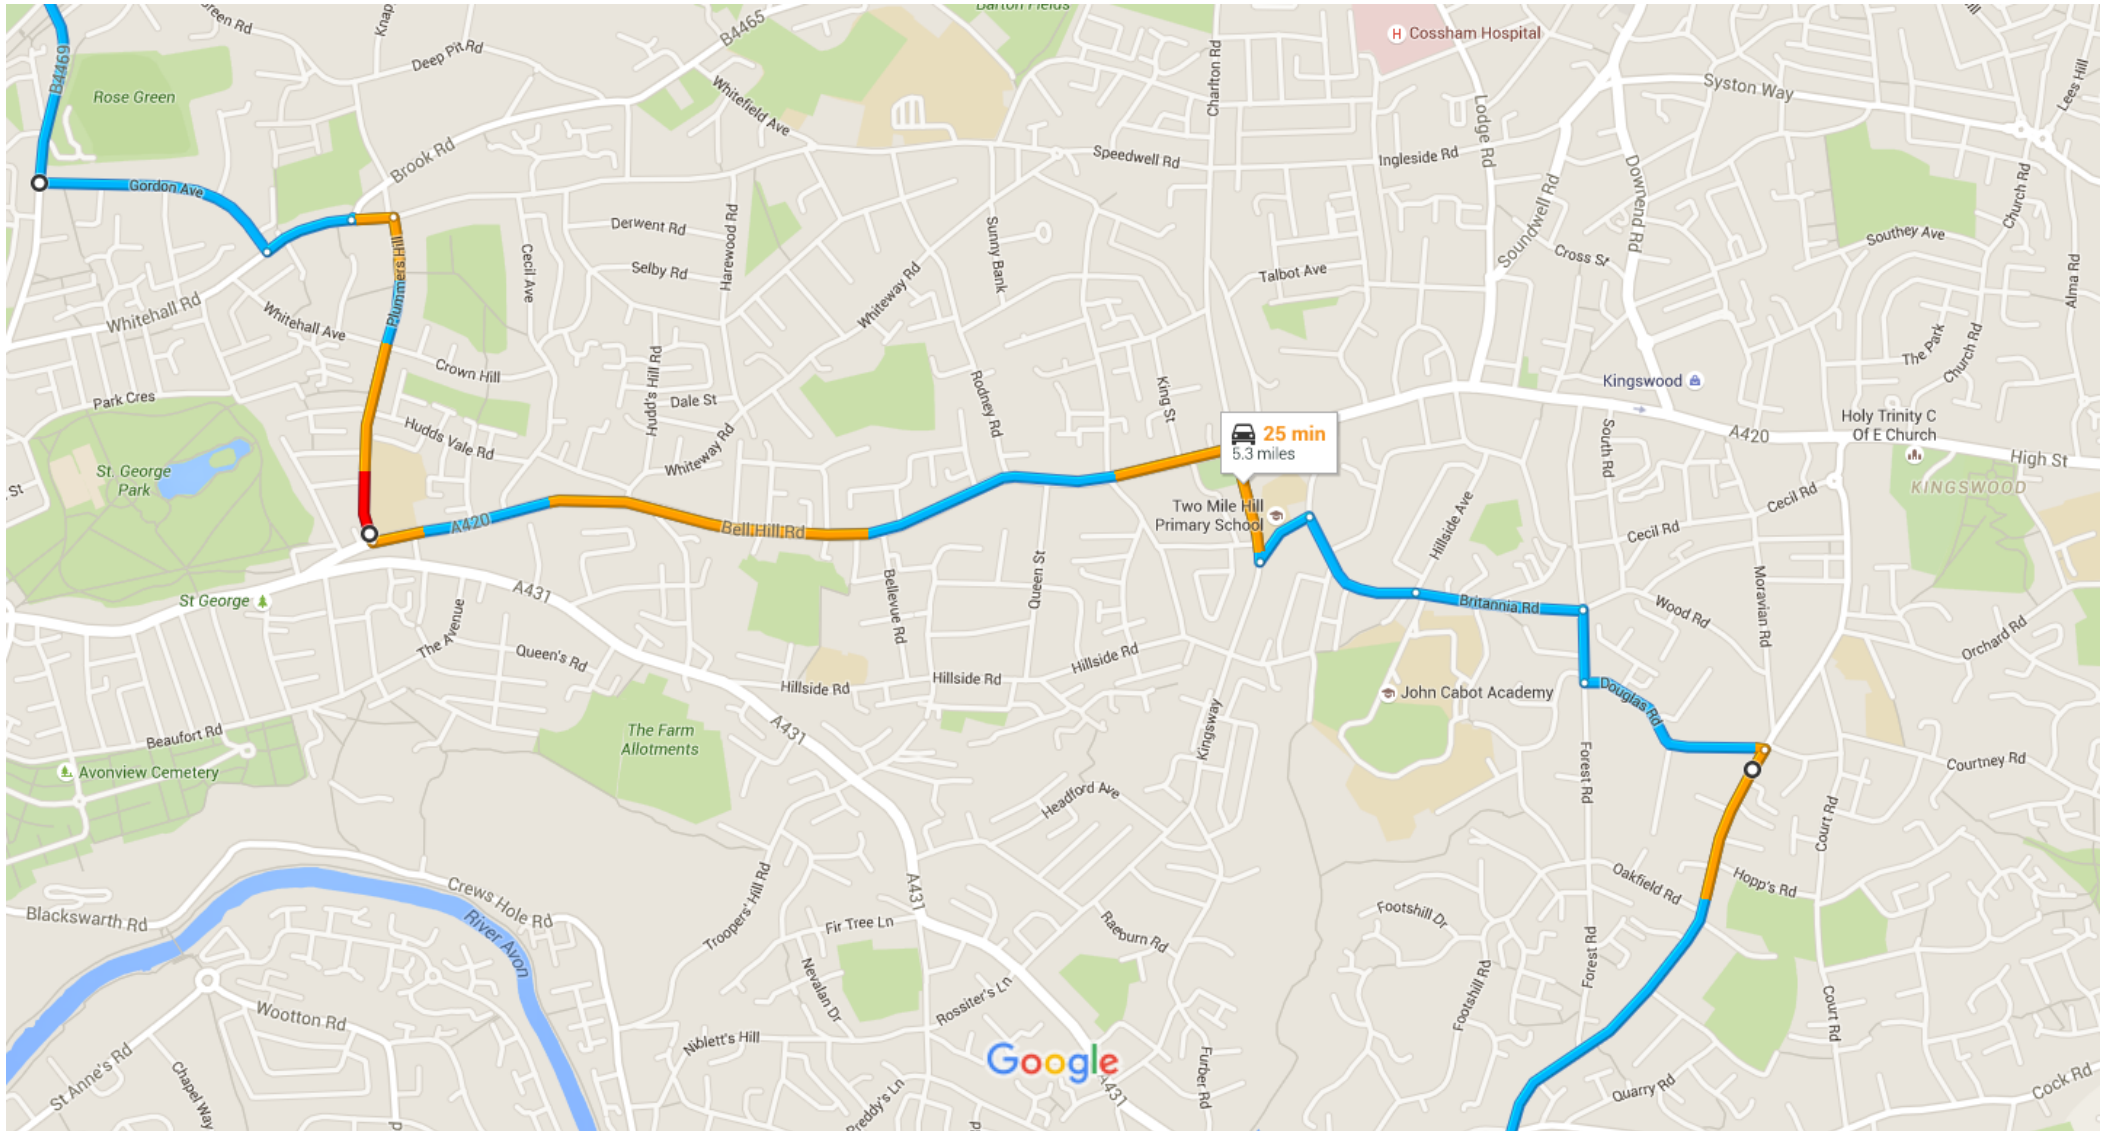

Straits Parade (Stop b) to 121 High St, Bristol BS15 3QG, UK

Drive 5.3 miles, 25 min

Map data ©2015 Google 200 m

Straits Parade (Stop b) to 121 High St, Bristol BS15 3QG, UK

Drive 5.3 miles, 25 min

Straits Parade (Stop b) to 121 High St, Bristol BS15 3QG, UK

Drive 5.3 miles, 25 min

Map data ©2015 Google 200 m

B4046, Bristol BS15 8SD, UK to 114 Tower Rd N, Warmley, Bristol BS30 8XN, UK

Drive 2.7 miles, 10 min

Map data ©2015 Google 200 m

via A431

10 min

114 Tower Rd N, Warmley, Bristol BS30 8XN, UK to 2 Gloucester Rd, Bristol BS16 4SD, UK Drive 2.4 miles, 9 min

Map data ©2015 Google 200 m

via Station Rd/A4175

9 min

2 Gloucester Rd, Bristol BS16 4SD, UK to Blackhorse Rd, Emersons Green, Bristol BS16 6UB, UK

Drive 1.7 miles, 7 min

Map data ©2015 Google 200 m

2 Gloucester Rd, Bristol BS16 4SD, UK to A4174, Bristol BS16, UK

Drive 1.9 miles, 7 min

Map data ©2015 Google 200 m

via A4174 and Gloucester Rd N/A38

7 min