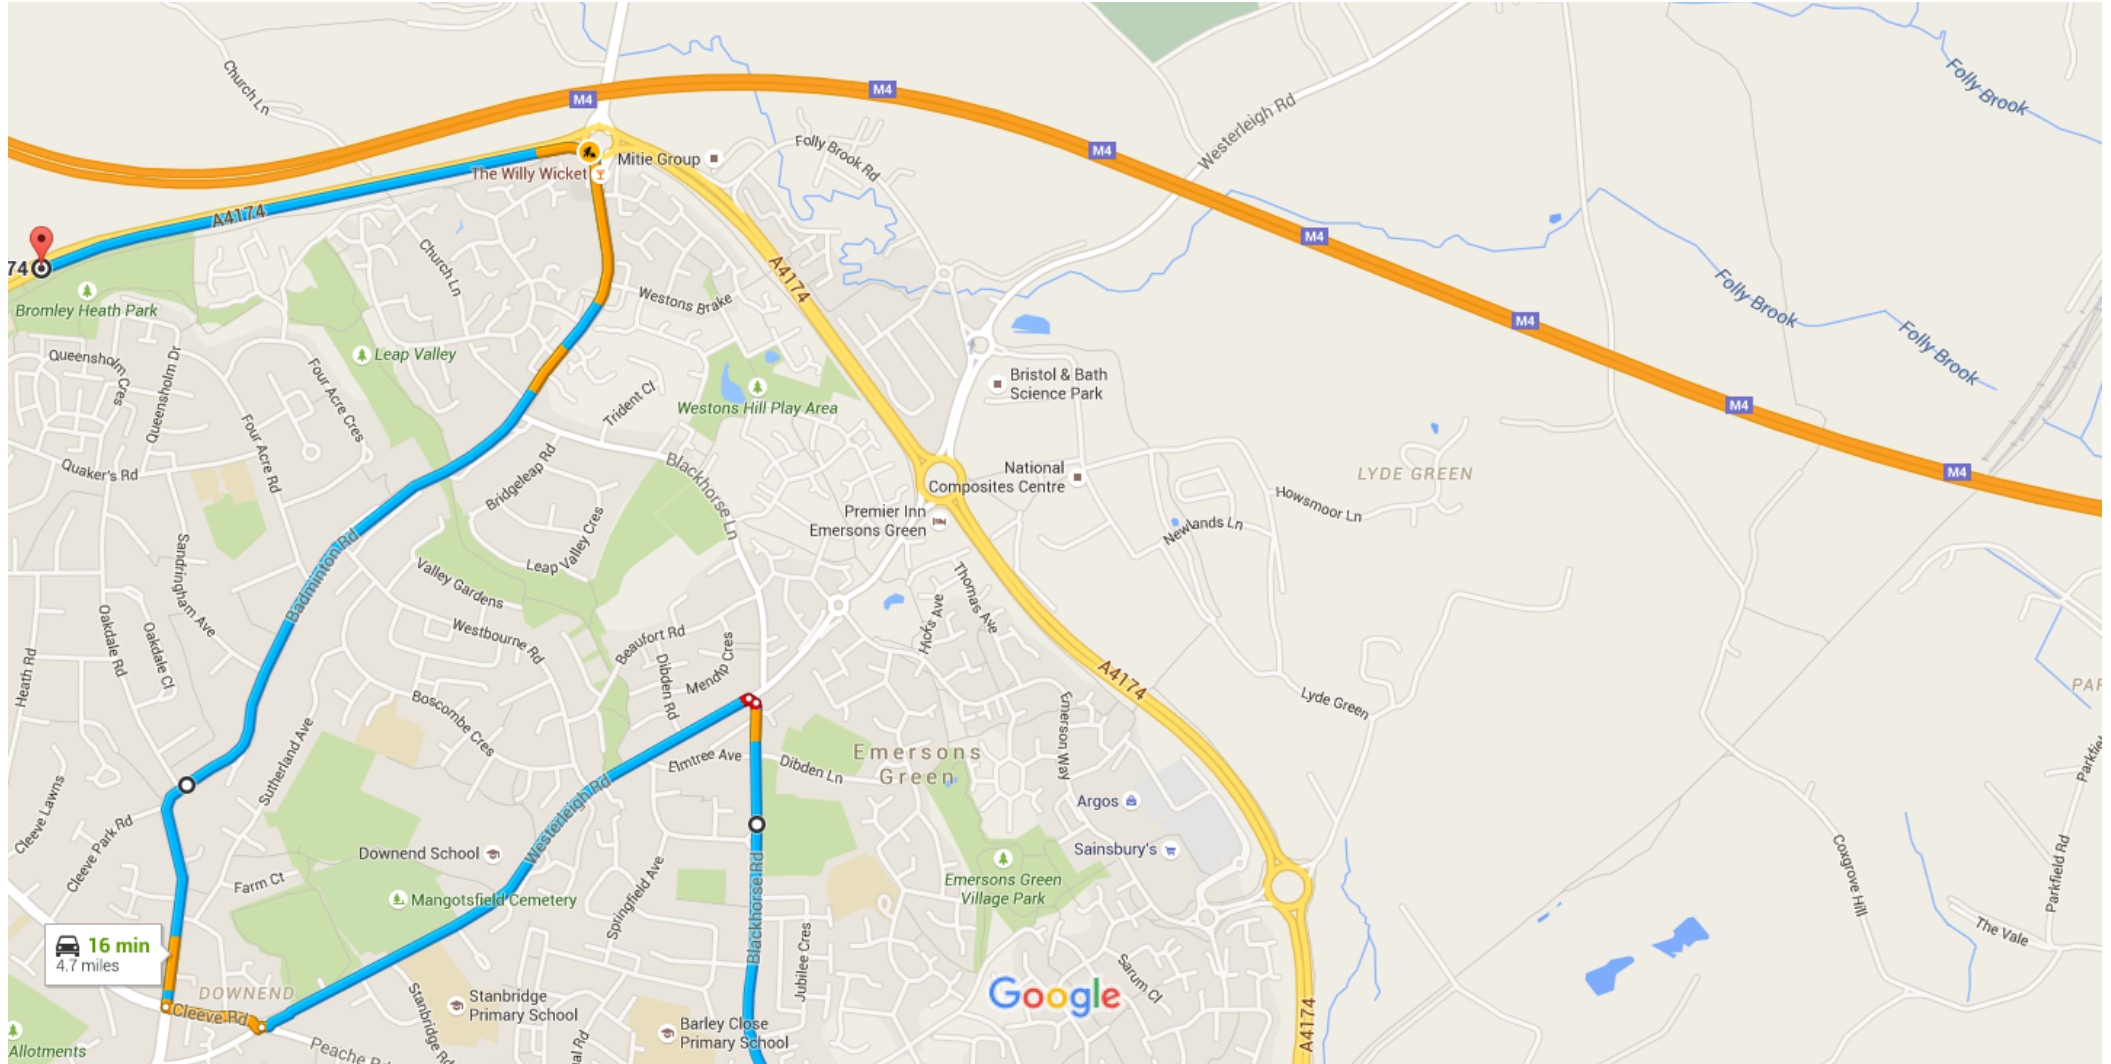

Straits Parade (Stop b) to 121 High St, Bristol BS15 3QG, UK

Drive 5.3 miles, 25 min

Map data ©2015 Google 200 m

Straits Parade (Stop b) to 121 High St, Bristol BS15 3QG, UK

Drive 5.3 miles, 25 min

Straits Parade (Stop b) to 121 High St, Bristol BS15 3QG, UK

Map data ©2015 Google 200 m

via Station Rd/A4175

9 min

2 Gloucester Rd, Bristol BS16 4SD, UK to Blackhorse Rd, Emersons Green, Bristol BS16 6UB, UK

Drive 1.7 miles, 7 min

Map data ©2015 Google 200 m

2 Gloucester Rd, Bristol BS16 4SD, UK to A4174, Bristol BS16, UK

Drive 4.7 miles, 16 min

Map data ©2015 Google 200 m

12 New Rd, Stoke Gifford, Bristol BS34 8QW, UK to 2 Gloucester Rd, Bristol BS16 4SD, UK

Drive 4.2 miles, 15 min

Map data ©2015 Google 100 m

12 New Rd, Stoke Gifford, Bristol BS34 8QW, UK to 219-221 Gloucester Rd N, Filton, Bristol BS34 7QD, UK

Drive 1.9 miles, 7 min

Map data ©2015 Google 200 m

via A4174 and Gloucester Rd N/A38

7 min