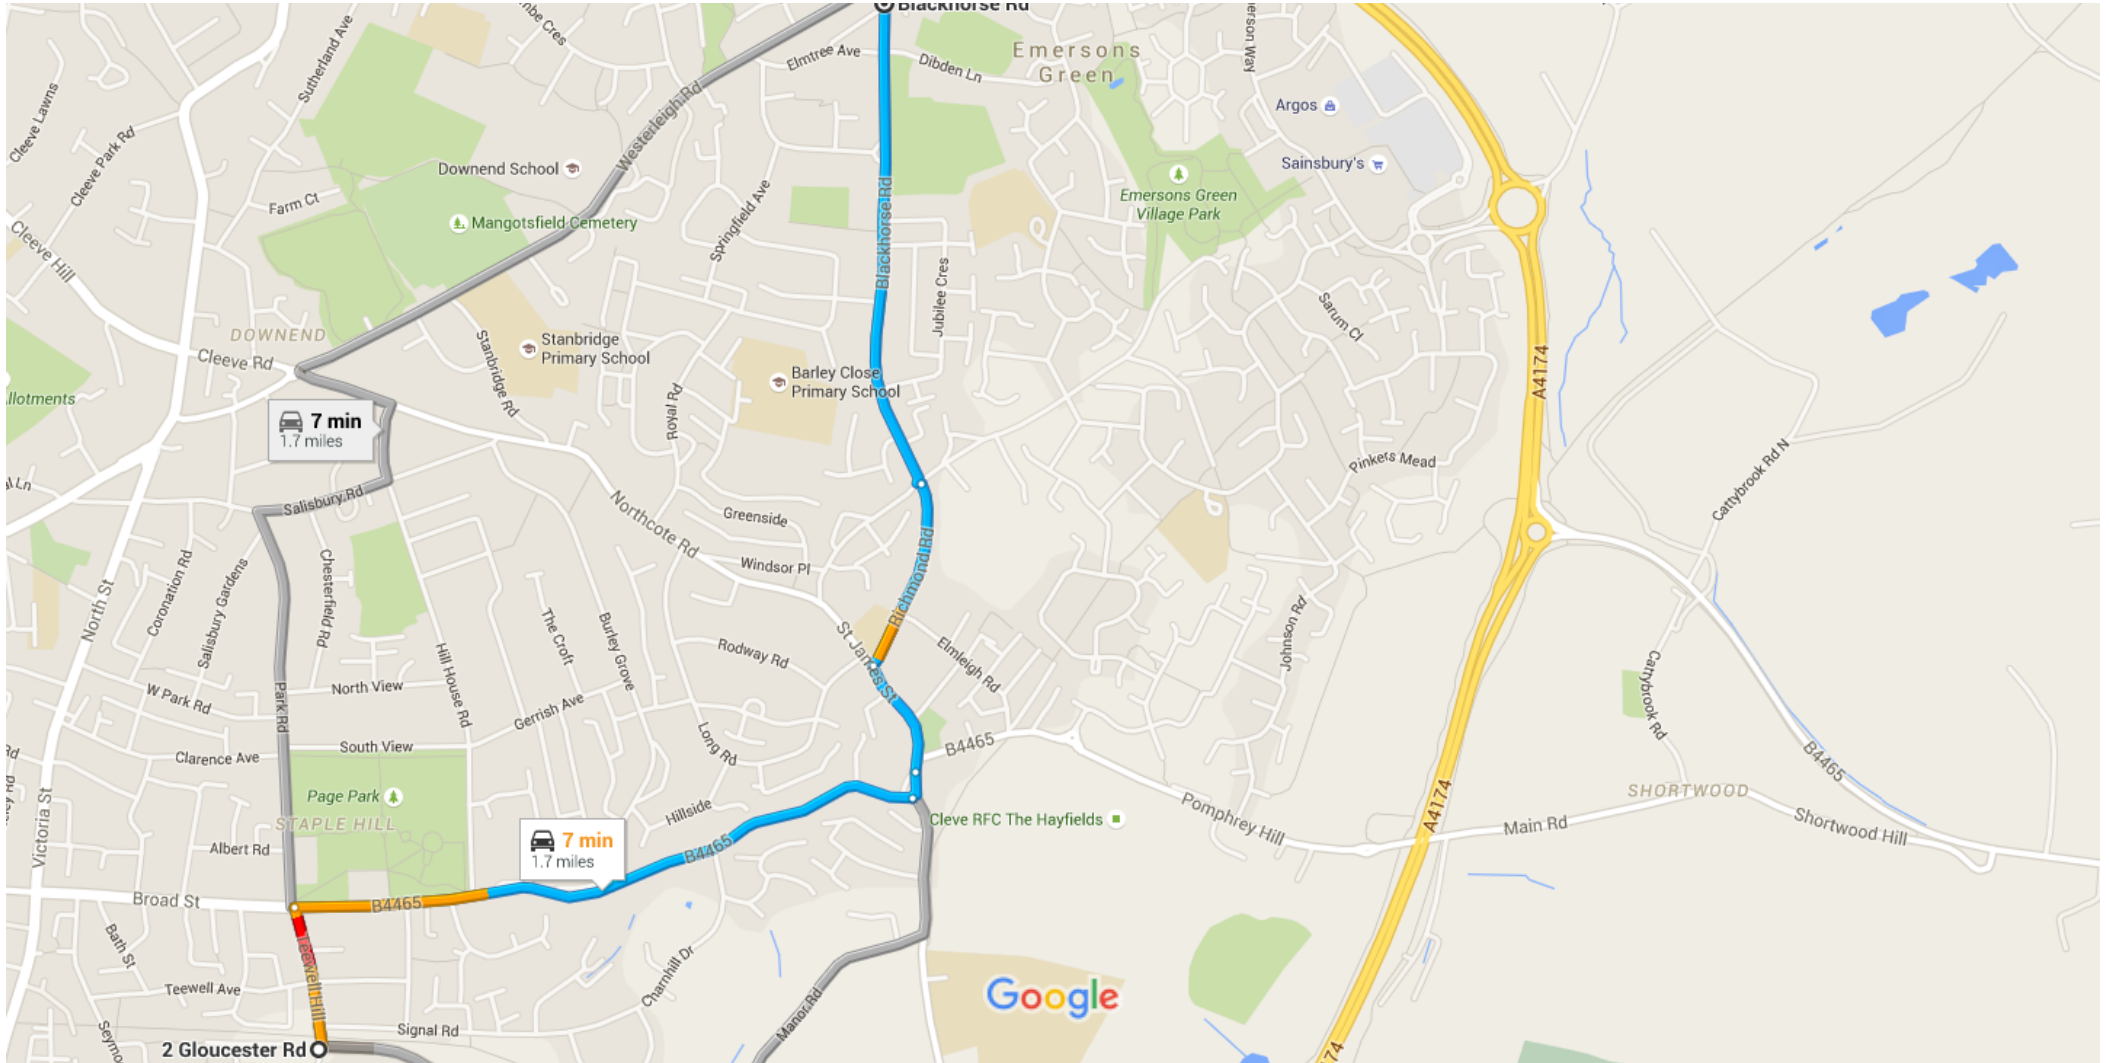

Straits Parade (Stop b) to 121 High St, Bristol BS15 3QG, UK

Drive 5.3 miles, 25 min

Map data ©2015 Google 200 m

Straits Parade (Stop b) to 121 High St, Bristol BS15 3QG, UK

Drive 5.3 miles, 25 min

Straits Parade (Stop b) to 121 High St, Bristol BS15 3QG, UK

Map data ©2015 Google 200 m

via Station Rd/A4175

9 min

2 Gloucester Rd, Bristol BS16 4SD, UK to Blackhorse Rd, Emersons Green, Bristol BS16 6UB, UK

Drive 1.7 miles, 7 min

Map data ©2015 Google 200 m

2 Gloucester Rd, Bristol BS16 4SD, UK to A4174, Bristol BS16, UK

Drive 4.7 miles, 16 min

Map data ©2015 Google 200 m

12 New Rd, Stoke Gifford, Bristol BS34 8QW, UK to 2 Gloucester Rd, Bristol BS16 4SD, UK

Drive 4.2 miles, 15 min

Map data ©2015 Google 100 m

12 New Rd, Stoke Gifford, Bristol BS34 8QW, UK to 219-221 Gloucester Rd N, Filton, Bristol BS34 7QD, UK

Drive 1.9 miles, 7 min

Map data ©2015 Google 200 m

via A4174 and Gloucester Rd N/A38

7 min