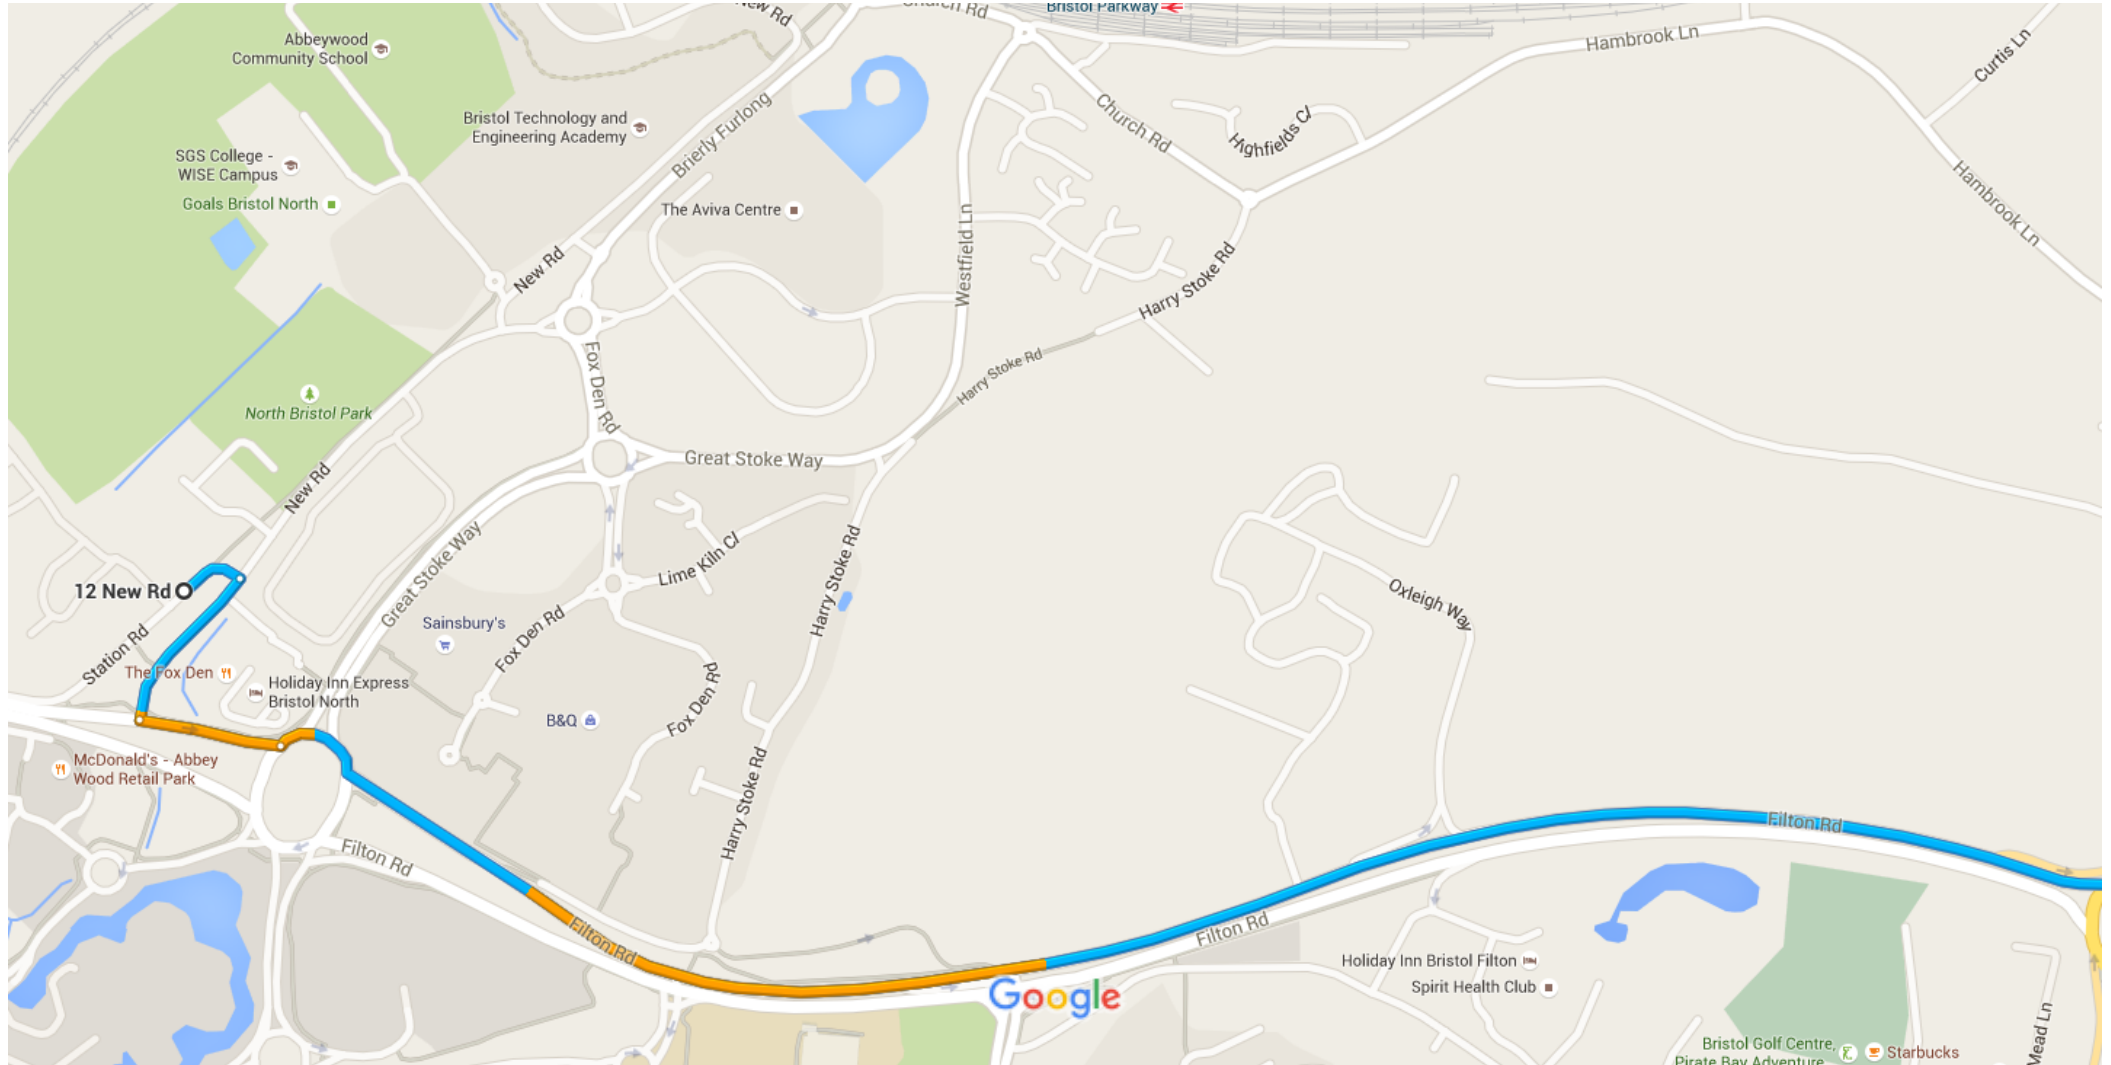

Straits Parade (Stop b) to 121 High St, Bristol BS15 3QG, UK

Drive 5.3 miles, 25 min

Map data ©2015 Google 200 m

Straits Parade (Stop b) to 121 High St, Bristol BS15 3QG, UK

Drive 5.3 miles, 25 min

Straits Parade (Stop b) to 121 High St, Bristol BS15 3QG, UK

Map data ©2015 Google 200 m

via Station Rd/A4175

9 min

2 Gloucester Rd, Bristol BS16 4SD, UK to Blackhorse Rd, Emersons Green, Bristol BS16 6UB, UK

Drive 1.7 miles, 7 min

Map data ©2015 Google 200 m

2 Gloucester Rd, Bristol BS16 4SD, UK to A4174, Bristol BS16, UK

Drive 4.7 miles, 16 min

Map data ©2015 Google 200 m

12 New Rd, Stoke Gifford, Bristol BS34 8QW, UK to 2 Gloucester Rd, Bristol BS16 4SD, UK

Drive 4.2 miles, 15 min

Map data ©2015 Google 100 m

12 New Rd, Stoke Gifford, Bristol BS34 8QW, UK to 219-221 Gloucester Rd N, Filton, Bristol BS34 7QD, UK

Drive 1.9 miles, 7 min

Map data ©2015 Google 200 m

via A4174 and Gloucester Rd N/A38

7 min