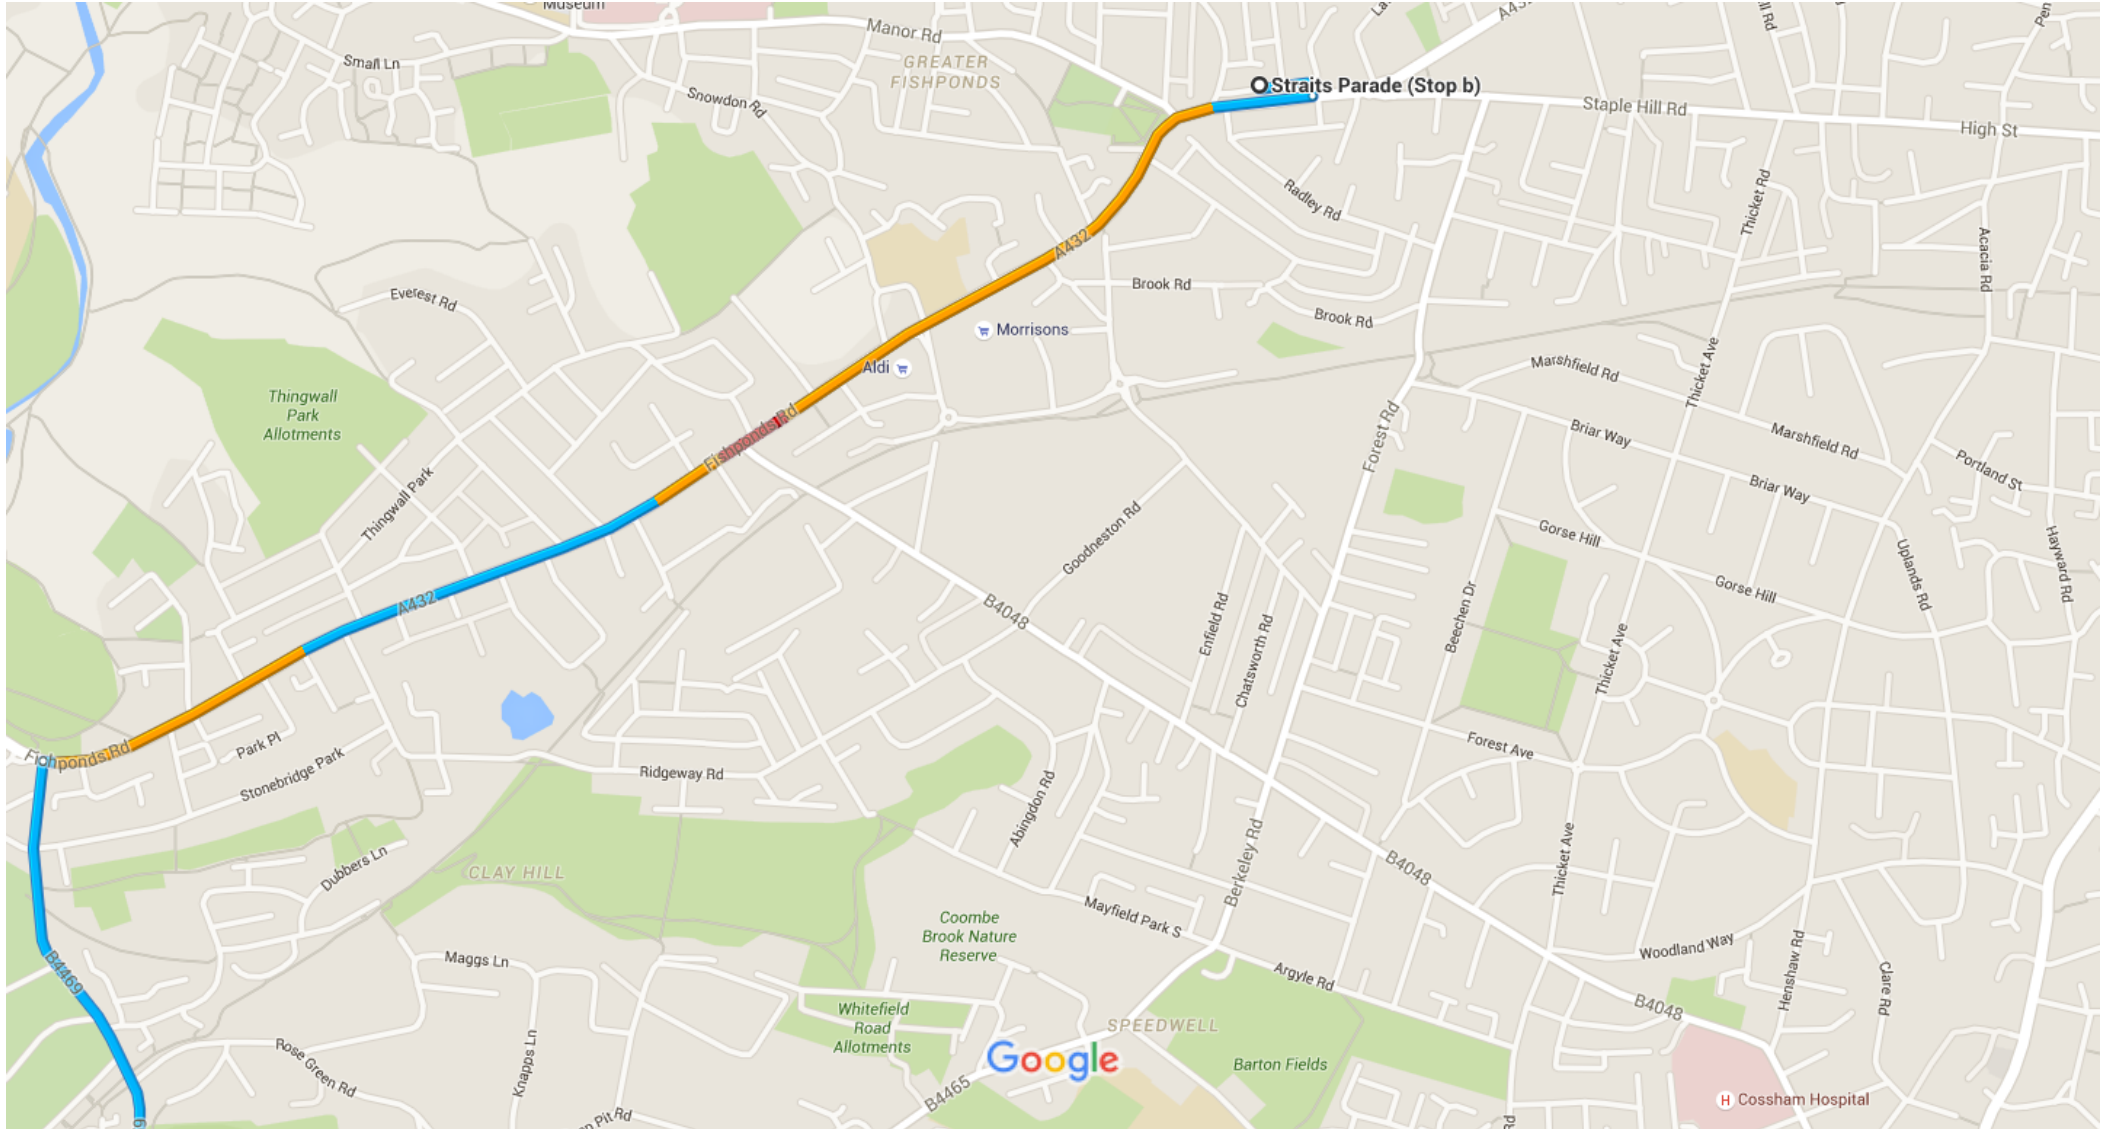

Straits Parade (Stop b) to 121 High St, Bristol BS15 3QG, UK

Drive 5.3 miles, 25 min

Map data ©2015 Google 200 m

Straits Parade (Stop b) to 121 High St, Bristol BS15 3QG, UK

Drive 5.3 miles, 25 min

Straits Parade (Stop b) to 121 High St, Bristol BS15 3QG, UK

Drive 5.3 miles, 25 min

Map data ©2015 Google 200 m

B4046, Bristol BS15 8SD, UK to 114 Tower Rd N, Warmley, Bristol BS30 8XN, UK

Drive 2.7 miles, 10 min

Map data ©2015 Google 200 m

via A431

10 min

114 Tower Rd N, Warmley, Bristol BS30 8XN, UK to 2 Gloucester Rd, Bristol BS16 4SD, UK Drive 2.4 miles, 9 min

Map data ©2015 Google 200 m

via Station Rd/A4175

9 min

2 Gloucester Rd, Bristol BS16 4SD, UK to Blackhorse Rd, Emersons Green, Bristol BS16 6UB, UK

Drive 1.7 miles, 7 min

Map data ©2015 Google 200 m

2 Gloucester Rd, Bristol BS16 4SD, UK to A4174, Bristol BS16, UK

Drive 1.9 miles, 7 min

Map data ©2015 Google 200 m

via A4174 and Gloucester Rd N/A38

7 min